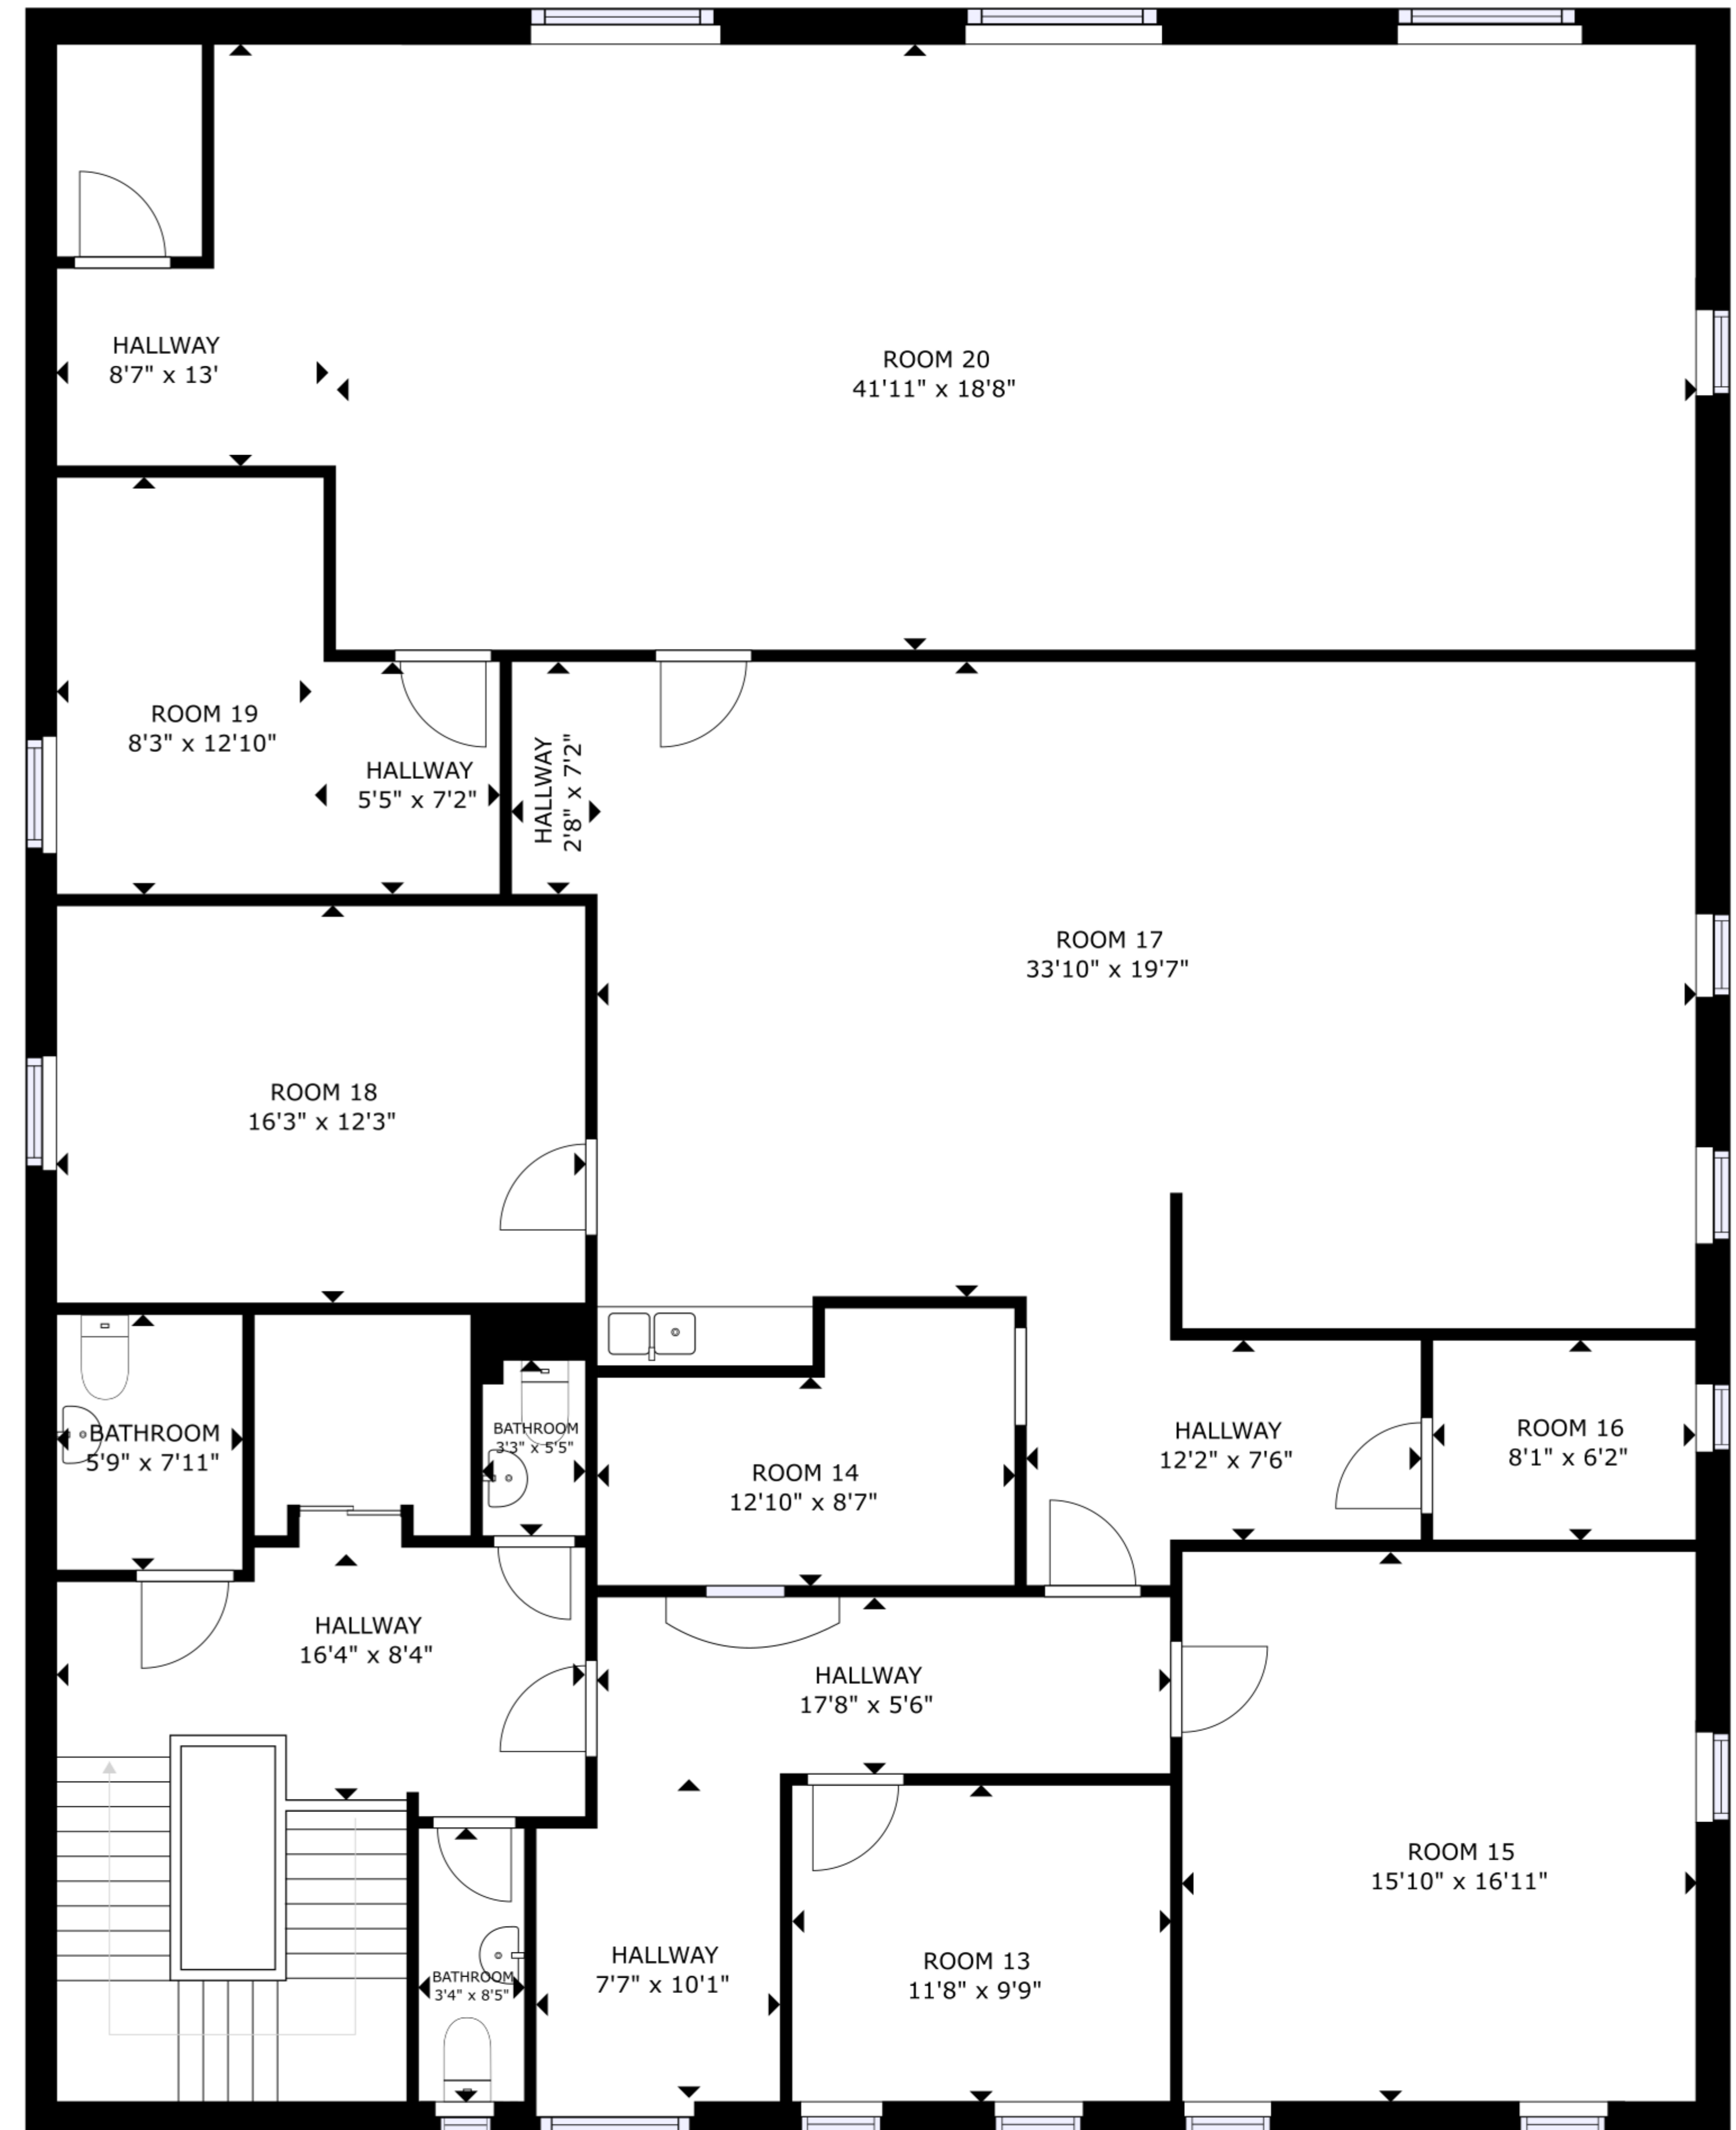

FLOOR 1

FLOOR 2

GROSS INTERNAL AREA  
 FLOOR 1: 3208 sq ft, FLOOR 2: 3197 sq ft  
 TOTAL: 6405 sq ft  
 SIZES AND DIMENSIONS ARE APPROXIMATE, ACTUAL MAY VARY.